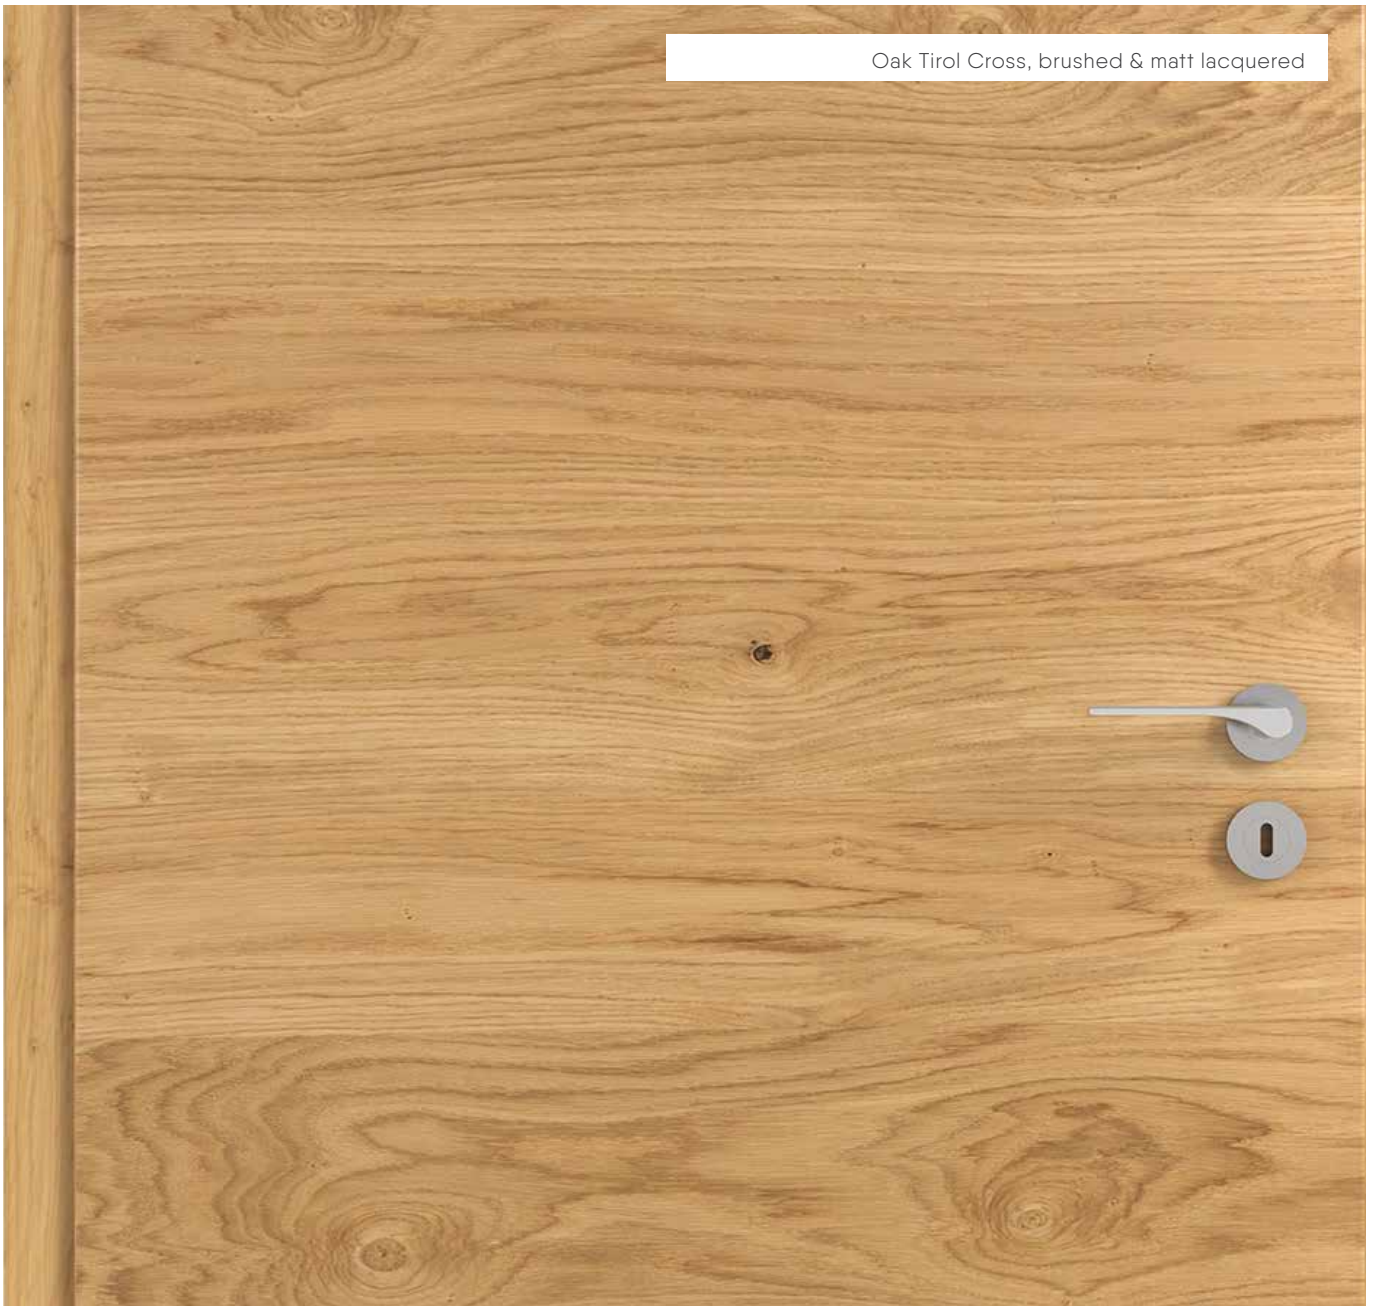

Oak Tirol Cross, brushed & matt lacquered